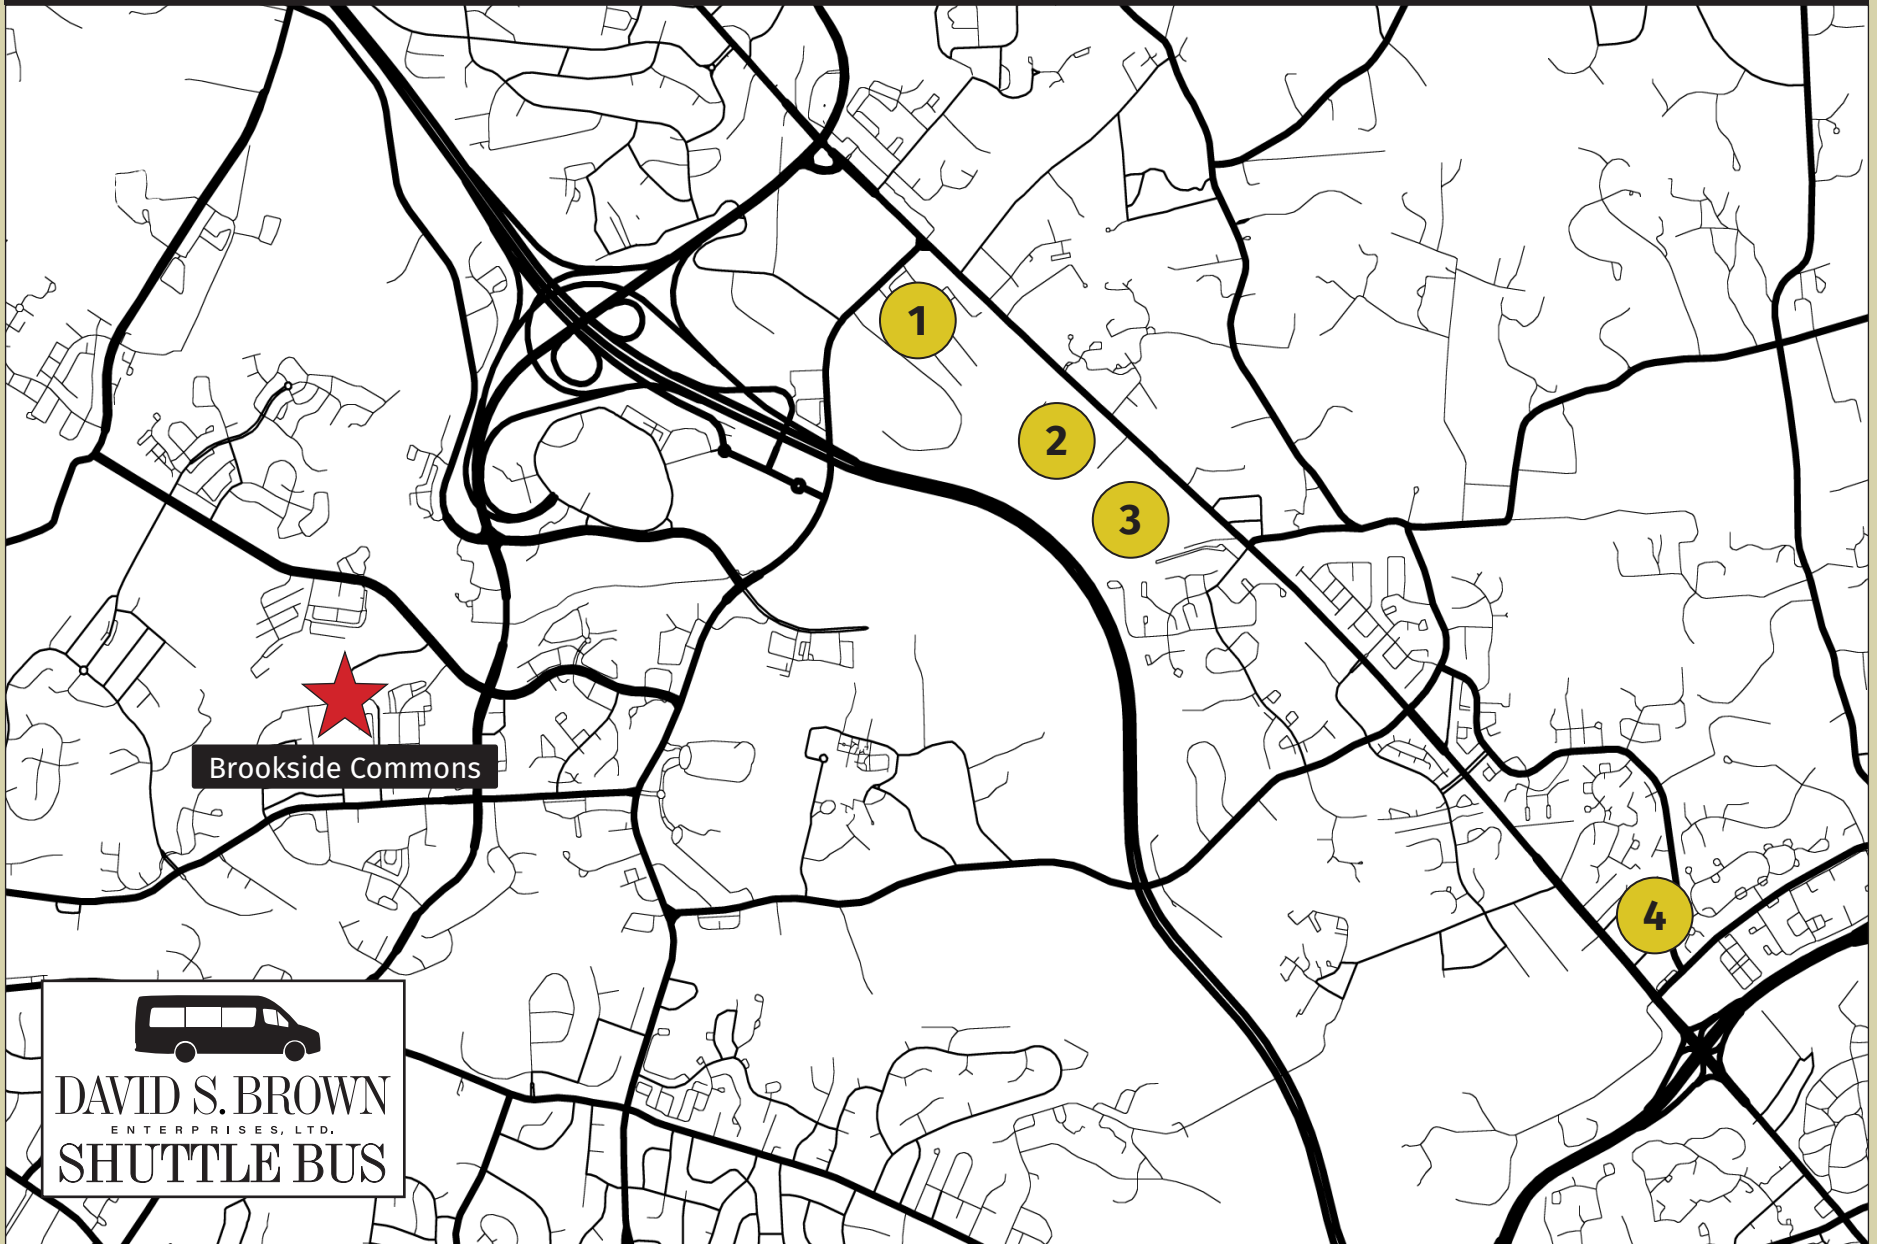

DAVID S. BROWN

ENTERPRISES, LTD.

SHUTTLE BUS

Introduction to our FREE Residential Shuttle

David S. Brown Enterprises Residential Shuttle Bus

1 Foundry Row

2 Walmart

3 Valley Centre

Monthly Saturday Route: The shuttle will also run a special route every month, which will happen the 1st Saturday of every month. Please check for text message alerts as there occasionally may be special full-day trips in place of the standard schedule.

1

FOUNDRY ROW

Drop-Off: Right in front of the main entrance of Wegman's

Pick-Up: Right next to one of the three grocery cart return canopy's.
Shuttle will remain in one spot.

2

WALMART

Drop-Off: Right in front of the main entrance of Walmart

Pick-Up: Right in front of the main entrance of Walmart

3

VALLEY CENTRE

Drop-Off: Right in front of the main entrance of Shoe City.

Pick-Up: Right in front of the main entrance of Shoe City.

4

FESTIVAL AT WOODHOLME